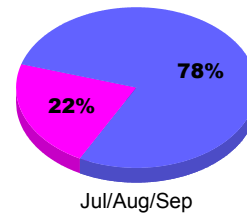

Membership Results
2011-2012

Membership
2010-2011

Month	Net Memb Goal	Actual New Memb	Actual Dropped Memb	Gain/Loss of Memb	Gain/Loss of Memb
Jul/Aug/Sep		180	-61	119	210
Totals		180	-61	119	210

Membership Results 2011-2012

Goal, New, Dropped, Gain/Loss

Comparison of Membership Gain/Loss

Current Year Compared to the Previous Year

Gender Comparison 2011-2012

Male Female