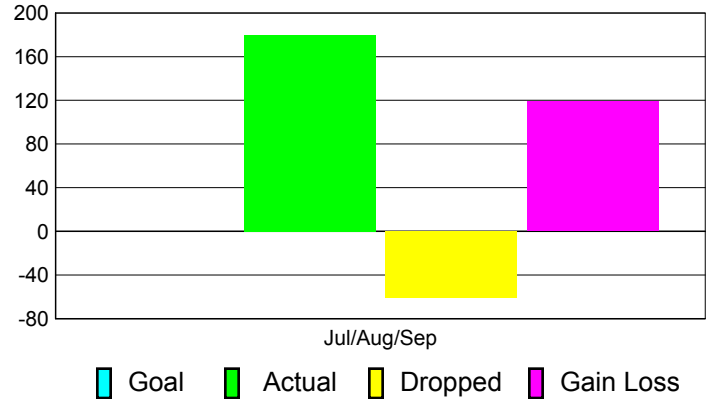

Membership Results 2011-2012

Goal, New, Dropped, Gain/Loss